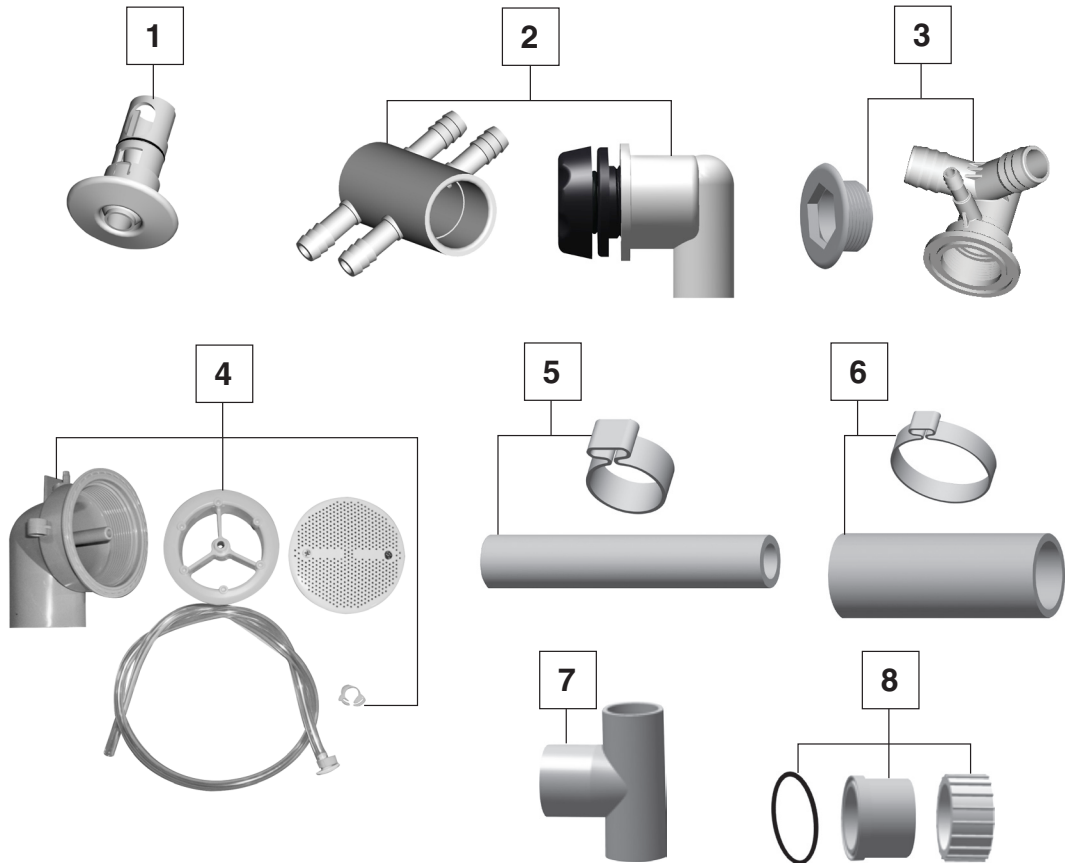

**STANDARD WHIRLPOOL SYSTEM**

**MODEL NUMBERS:**  
2734.018

NO.	DESCRIPTION	PART #	AVAILABLE COLOR	QTY
1	Economy Jet Cover & Nozzle Assembly	754467-201.XXX0A	011, 020, 021, 222	1
2	Kit: Economy Air Control & 4-Port Manifold, Standard PVC	755011-101.XXX0A	011, 020, 021, 178, 222	1
3	Kit: Clean Small Jet Body & Threaded Escutcheon, Standard PVC	755009-101.0070A	N/A	1
4	Kit: NuWhirl Suction Fitting, Elbow, Body, Tubing Assembly & Clamp	755017-101.XXX0A	011, 020, 021, 178, 222	1
5	Kit: 3/8" Hose Kit, Standard PVC with couplings (not shown)	755026-101.0070A	N/A	2 FT
6	Kit: 1" Hose Kit, Standard PVC with couplings (not shown)	755027-101.0070A	N/A	2 FT
7	Discharge Tee Standard PVC	047438-0070A	N/A	1
8	Pump Suction/Discharge Coup Standard PVC	047186-0070A	N/A	1

**Available Colors:** 011 - Artic White, 020 - White, 021 - Bone, 178 - Black, 222 - Linen

**STANDARD WHIRLPOOL SYSTEM**

**MODEL NUMBERS:**  
**2734.018**

NO.	DESCRIPTION	PART #	AVAILABLE COLOR	QTY
1	Air Actuator Tubing - 3FT.	047602-0070A		1
2	Air Actuator	752439-XXX0A	011, 020, 021, 222	1
3	WOW pump – 1.25 HPR	752538-0070A		1

**Available Colors:** 011 - Artic White, 020 - White, 021 - Bone, 222 - Linen