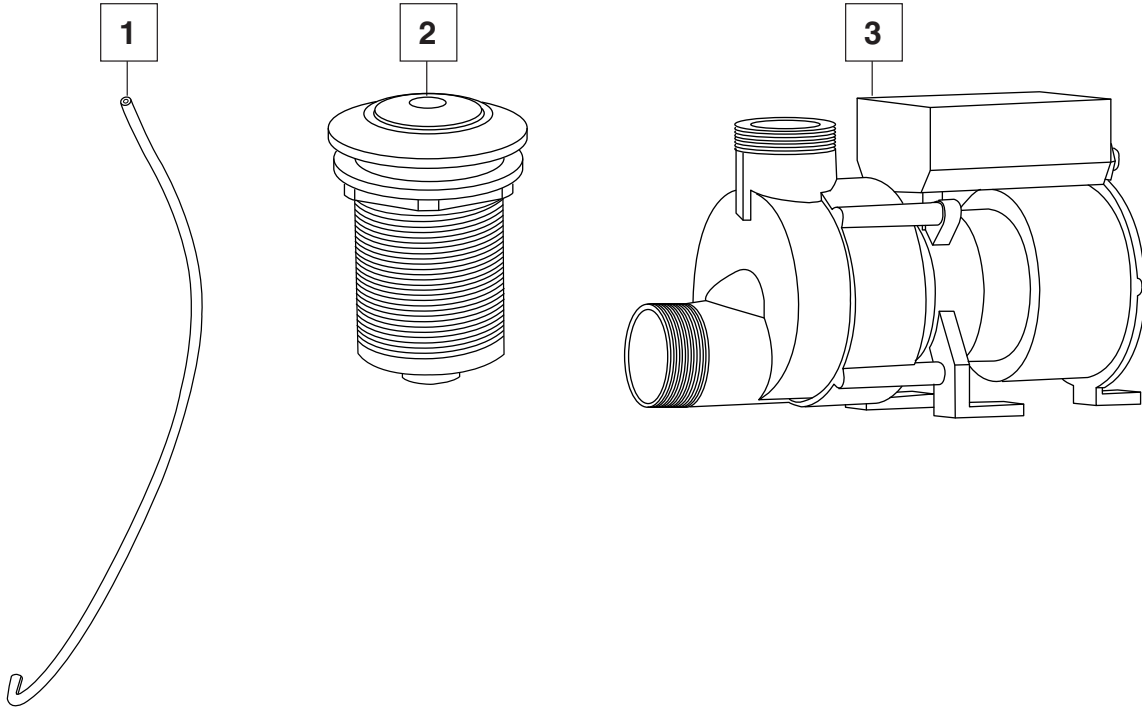

**STANDARD WHIRLPOOL SYSTEM**

**MODEL NUMBERS:**  
2734.018

NO.	DESCRIPTION	PART #	AVAILABLE COLOR	QTY
1	Economy Jet Cover & Nozzle Assembly	754467-201.XXX0A	011, 020, 021, 222	1
2	Kit: Economy Air Control & 4-Port Manifold, Standard PVC	755011-101.XXX0A	011, 020, 021, 178, 222	1
3	Kit: Clean Small Jet Body & Threaded Escutcheon, Standard PVC	755009-101.0070A	N/A	1
4	Kit: NuWhirl Suction Fitting, Elbow, Body, Tubing Assembly & Clamp	755017-101.XXX0A	011, 020, 021, 178, 222	1
5	Kit: 3/8" Hose Kit, Standard PVC with couplings (not shown)	755026-101.0070A	N/A	2 FT
6	Kit: 1" Hose Kit, Standard PVC with couplings (not shown)	755027-101.0070A	N/A	2 FT
7	Discharge Tee Standard PVC	047438-0070A	N/A	1
8	Pump Suction/Discharge Coup Standard PVC	047186-0070A	N/A	1

**Available Colors:** 011 - Artic White, 020 - White, 021 - Bone, 178 - Black, 222 - Linen

**STANDARD WHIRLPOOL SYSTEM**

**MODEL NUMBERS:**  
**2734.018**

NO.	DESCRIPTION	PART #	AVAILABLE COLOR	QTY
1	Air Actuator Tubing - 3FT.	047602-0070A		1
2	Air Actuator	752439-XXX0A	011, 020, 021, 222	1
3	WOW pump – 1.25 HPR	752538-0070A		1